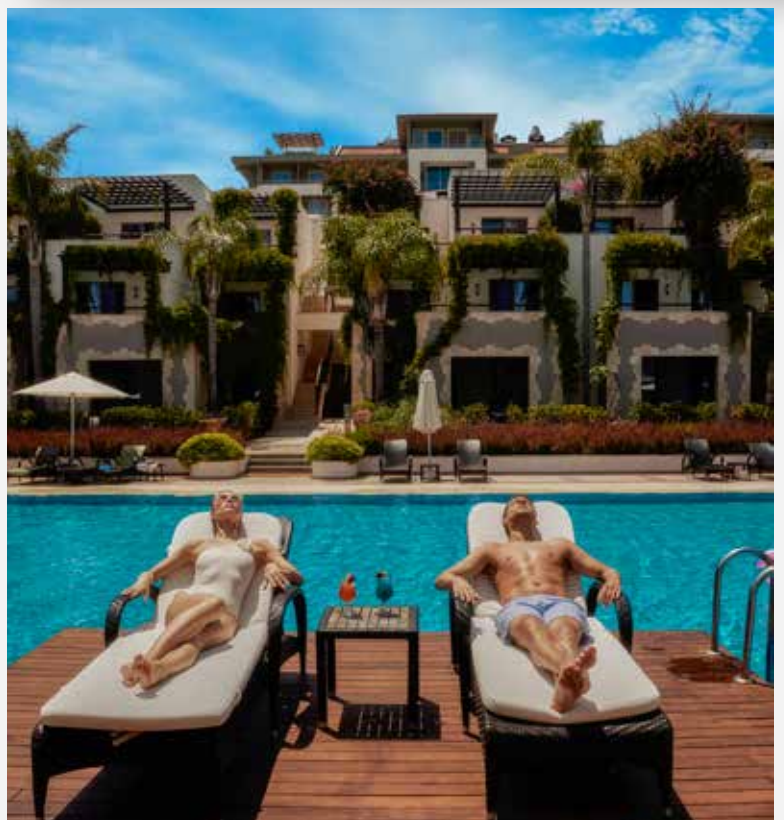

ELA

EXCLUSIVE STAYS

Lake House Swim Up Suite

76 m²

Direct Connection to the Pool, Pier and Garden View

There are a total of 9 Lake House Swim Up Suites located in a private area.

Lake House Swim Up Suite is on the 1st floor (entrance). It consists of two bedrooms connected by a main door. All Lake House Swim Up Suites have a dock and balcony with direct access to the pool.

Complimentary Luxury Services: Ela assistant service, breakfast at La Salsa a la carte restaurant 1st Room features: Double bed, VRV ventilation system, mini-bar, coffee capsules, digital safe, satellite TV, telephone, bathroom, toilet, bathrobe and slippers, hairdryer, cosmetic mirror, scales.

2st Room features: 2 single beds, VRV ventilation system, mini bar, capsule coffee range, satellite TV, telephone, shower, toilet, bathrobe and slippers, hairdryer, cosmetic mirror, scales.

Maximum capacity: 4 Adults + 1 Child