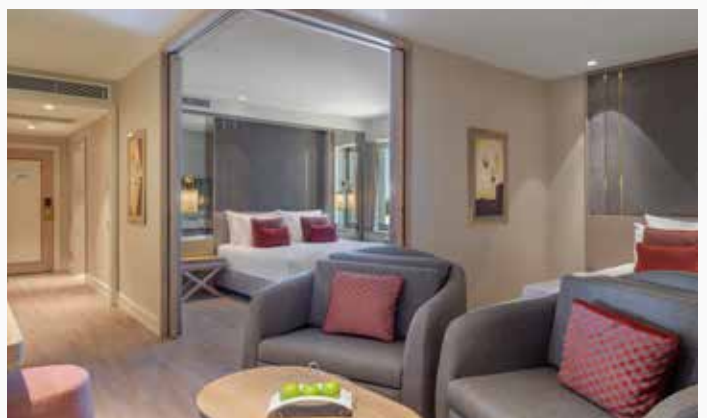

Family Corner Room

45 m²

Forest View

There are a total of 16 Family Corner Rooms. All rooms have a balcony.

Complimentary Luxury Services: Ela assistant service.

Features: One double bed in the room separated by a screen, one single bed in the living area, adjustable central air conditioning, mini bar, digital safe, satellite TV, telephone, shower, toilet, bathrobe and slippers, hair dryer, cosmetic mirror, scales, balcony.