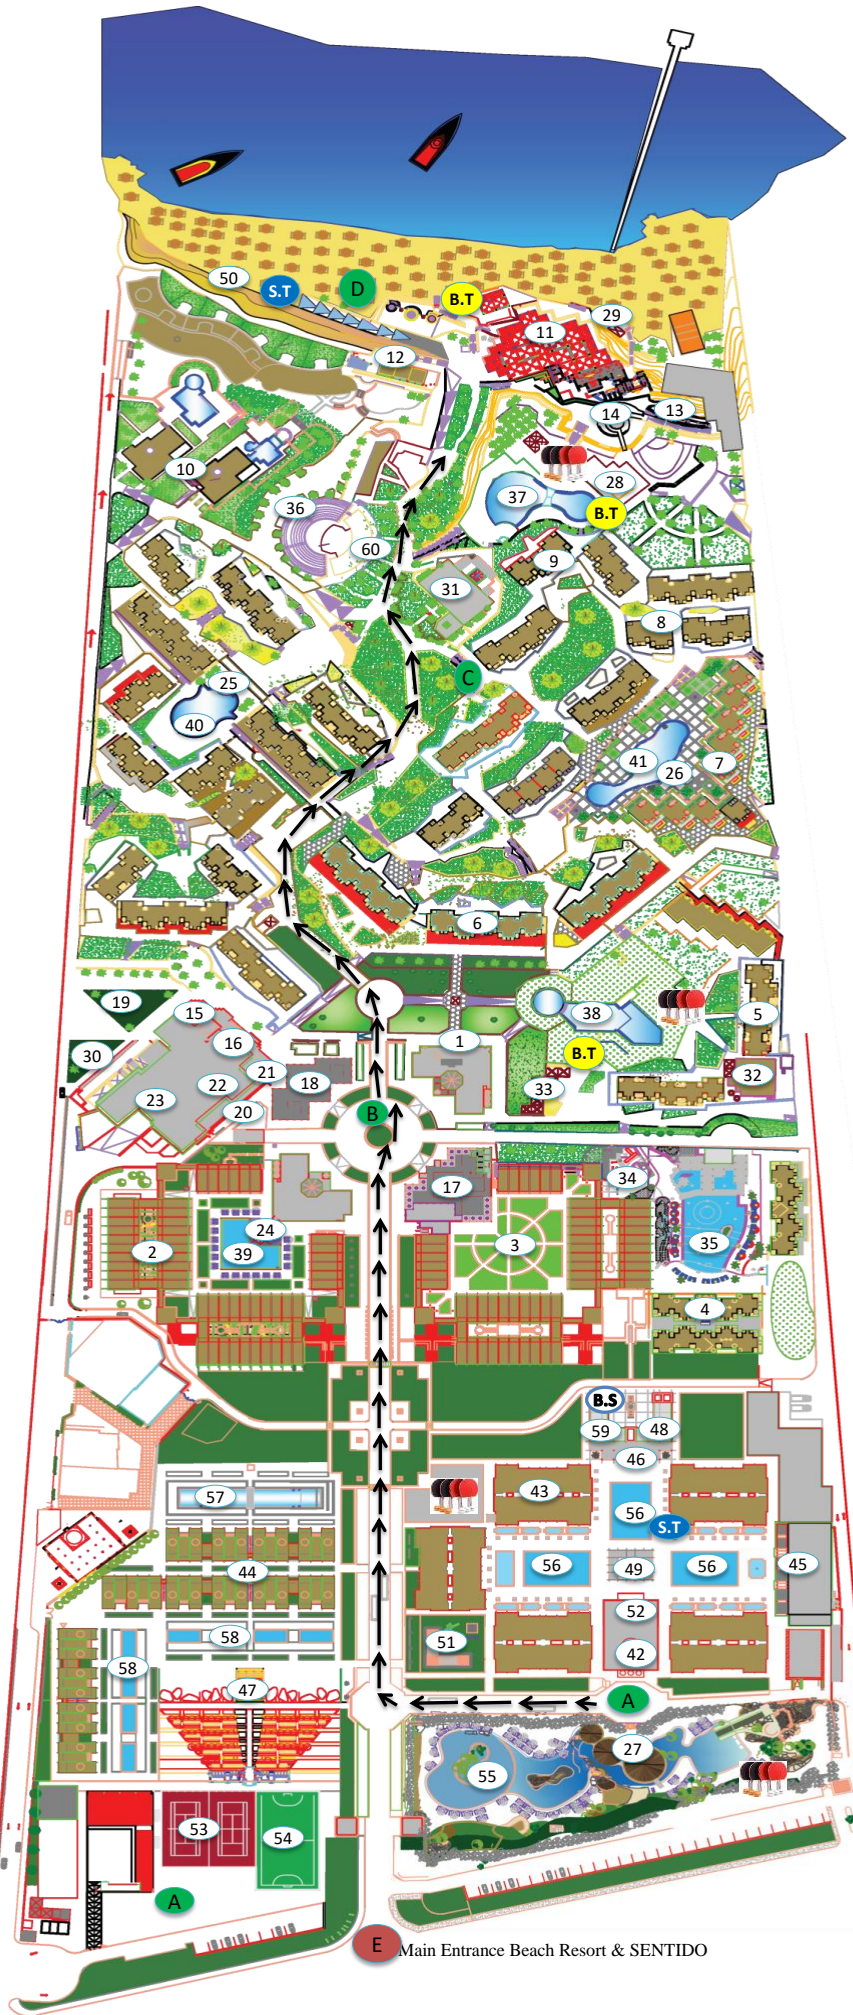

Restaurants

- 11 Citadel (Buffet Restaurant)
- 12 Moonlight (Ala Carte Restaurant)
- 13 Mahraja (Ala Carte Restaurant)
- 14 Ginza (Ala Carte Restaurant)
- 15 Kebabgy (Ala Carte Restaurant)
- 16 Cibum (Buffet Restaurant)
- 17 La Giconda (Buffet Restaurant)

Bars

- 18 Piazza Bar
- 19 Garden Bar
- 20 Oasis Cafee
- 21 Pizza Corner
- 22 Churchills Pub Bar
- 23 Legends Sport Bar
- 24 Zill Pool Bar
- 25 Relaxe Pool Bar
- 26 Coral Pool Bar
- 27 Aqua Park Bar
- 28 Colombo Pool Bar
- 29 Beach Bar

Recreation & Mini Club

- 51 Mini Club
- 52 Gym, Steam, Jacuzzi & Sauna (1st Floor)
- 53 Sports Area
- 54 Mini Football Courts
- 55 Aqua Park
- 56 SENTIDO Pools
- 57 Olympic Pool (Adults Only)
- 58 Cactus Pools
- 59 Clinic

- 60 Shopping Area

Shuttle Bus Direction →

- B.T** Beach Resort Towel Center

- S.T** SENTIDO Resort Towel Center

- Table Tennis

- B.S** Beverage Shop

E Main Entrance Beach Resort & SENTIDO