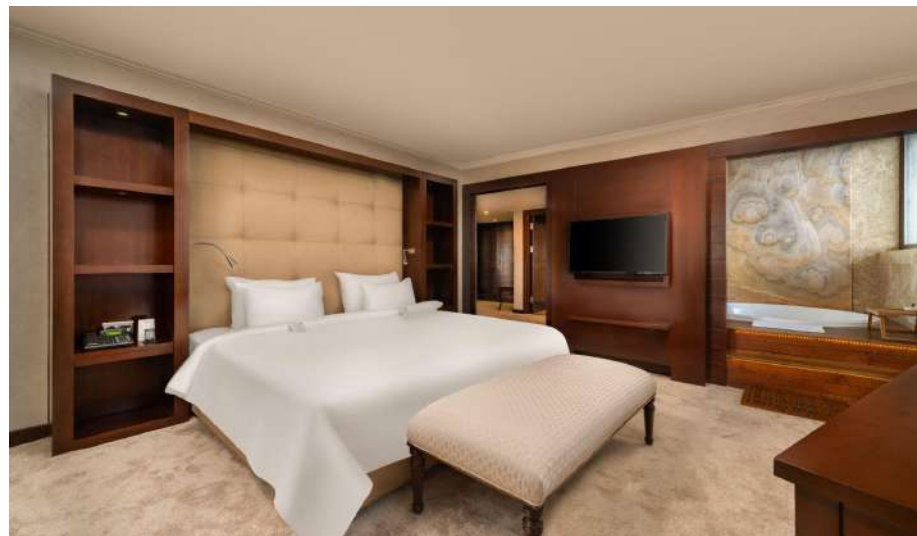

KING SUITE

Features

For guests who prefer more privileged accommodation there is a King Suite. There is one living room, one bedroom with King Size bed, the second one with twin beds. All suites equipped with minibar daily refilled with soft drinks, working table and desk chair, tea & coffee set-up, kettle, wooden floor and carpet, split air condition system, balcony, direct dial phone, safe box, LCD TV, Wi-Fi connection, 2 bathrooms with shower, Jacuzzi, WC, makeup mirror, hair dryer.

143 m2