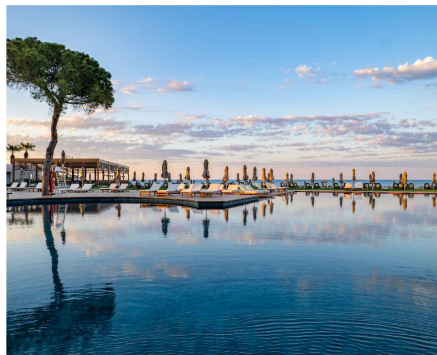

POOLS

POOL	FRESH WATER	DEPTH	SIZE	WORKING HOURS
Main Building Pool	✓	140 cm	1400 sqm	08:00-20:00 pm (April-October)
Main Building Children's Pool	✓	40 cm	37 sqm	08:00-20:00 pm (April-October)
Anjana Spa Relax Pool	✓	140 cm	146 sqm	08:00-20:00 pm (April-October)
Anjana Spa Indoor Pool	✓	140 cm	120 sqm	08:00-20:00 pm (April-October)
Orient Main Pool	✓	140 cm	479 sqm	08:00-20:00 pm (April-October)
Orient Children's Pool	✓	40 cm	37 sqm	08:00-20:00 pm (April-October)
Orient Relax Pool	✓	140 cm	77 sqm	08:00-20:00 pm (April-October)