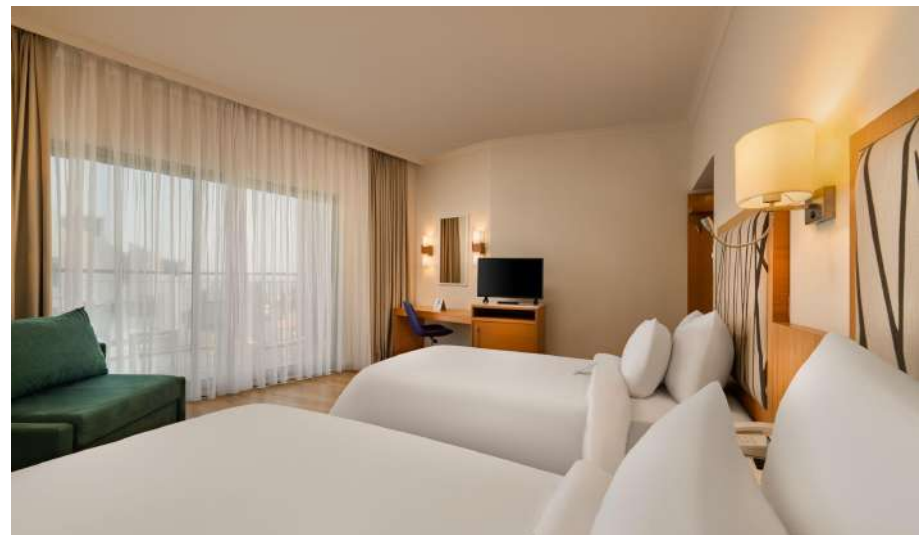

28 m2

STANDARD GARDEN VIEW ROOM

Features

Standard Garden View Room may please your eye with its beautiful view. In bedroom there is either double bed or twin beds and single sofa bed. All of rooms equipped with minibar daily refilled with soft drinks, working table and desk chair, tea & coffee set-up, kettle, wooden floor, central air condition system, direct dial phone, safe box, satellite LCD TV, Wi-Fi connection, bathroom with shower and WC, makeup mirror, hair dryer.

60 m2

FAMILY ROOM

Features

Family Room is a great opportunity for families with kids. There are 2 bedrooms, one bedroom with french bed, the other one with twin beds. All rooms equipped with minibar daily refilled with soft drinks, working table and desk chair, tea & coffee set-up, kettle wooden floor, central air condition system, balcony, direct dial phone, safe box, LCD TV, Wi-Fi connection, 2 bathrooms with shower and WC, makeup mirror, hair dryer.

61 m²

KING SUITE

Features

For guests who prefer more privileged accommodation there is a King Suite. There is one living room, one bedroom with King Size bed, the second one with twin beds. All suites equipped with minibar daily refilled with soft drinks, working table and desk chair, tea & coffee set-up, kettle, wooden floor and carpet, split air condition system, balcony, direct dial phone, safe box, LCD TV, Wi-Fi connection, 2 bathrooms with shower, Jacuzzi, WC, makeup mirror, hair dryer.

28 m2

SUPERIOR FAMILY SUITE

Features

Superior Family Suites take a place in Mood Building surrounded by nature. Great choice for families accommodation. There are two bedrooms with double bed and twin beds, living room with sofa bed. All suites equipped with minibar daily refilled with soft drinks, tea & coffee set-up, kettle, ceramic /wooden floor, individual air condition system, balcony, direct dial phone, safe box, LCD TV, Wi-Fi connection, 2 bathrooms with Bathtub and WC, makeup mirror, hair dryer.