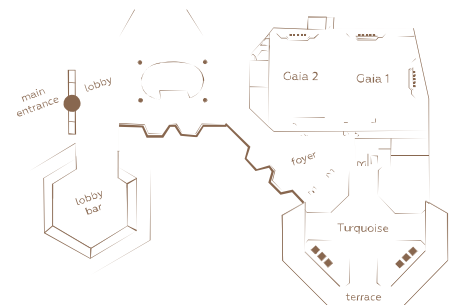

MEETING & CONFERENCE

HALLS

	Area m²	Size (m)	Height (m)	Theatre	Class	U Layout	Banquet
Foyer	200	-	-	-	-	-	350
Gaia	854	35.6 x 24	4.75	1000	560	-	600
Gaia I	540	22.5 x 24	4.75	675	360	85	380
Gaia II	312	13 x 24	4.75	310	170	85	180
Turquoise	650	22.5 x 25.5	5.8	800	430	100	500

Gaia