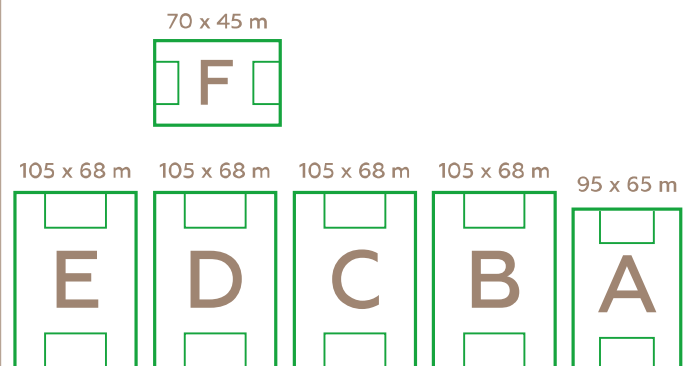

- Grass
- Sand / 0
- Gravel-Sand / 0-7
- Gravel / 7-15
- Drainage Pipe
- Large Gravel / 15-30